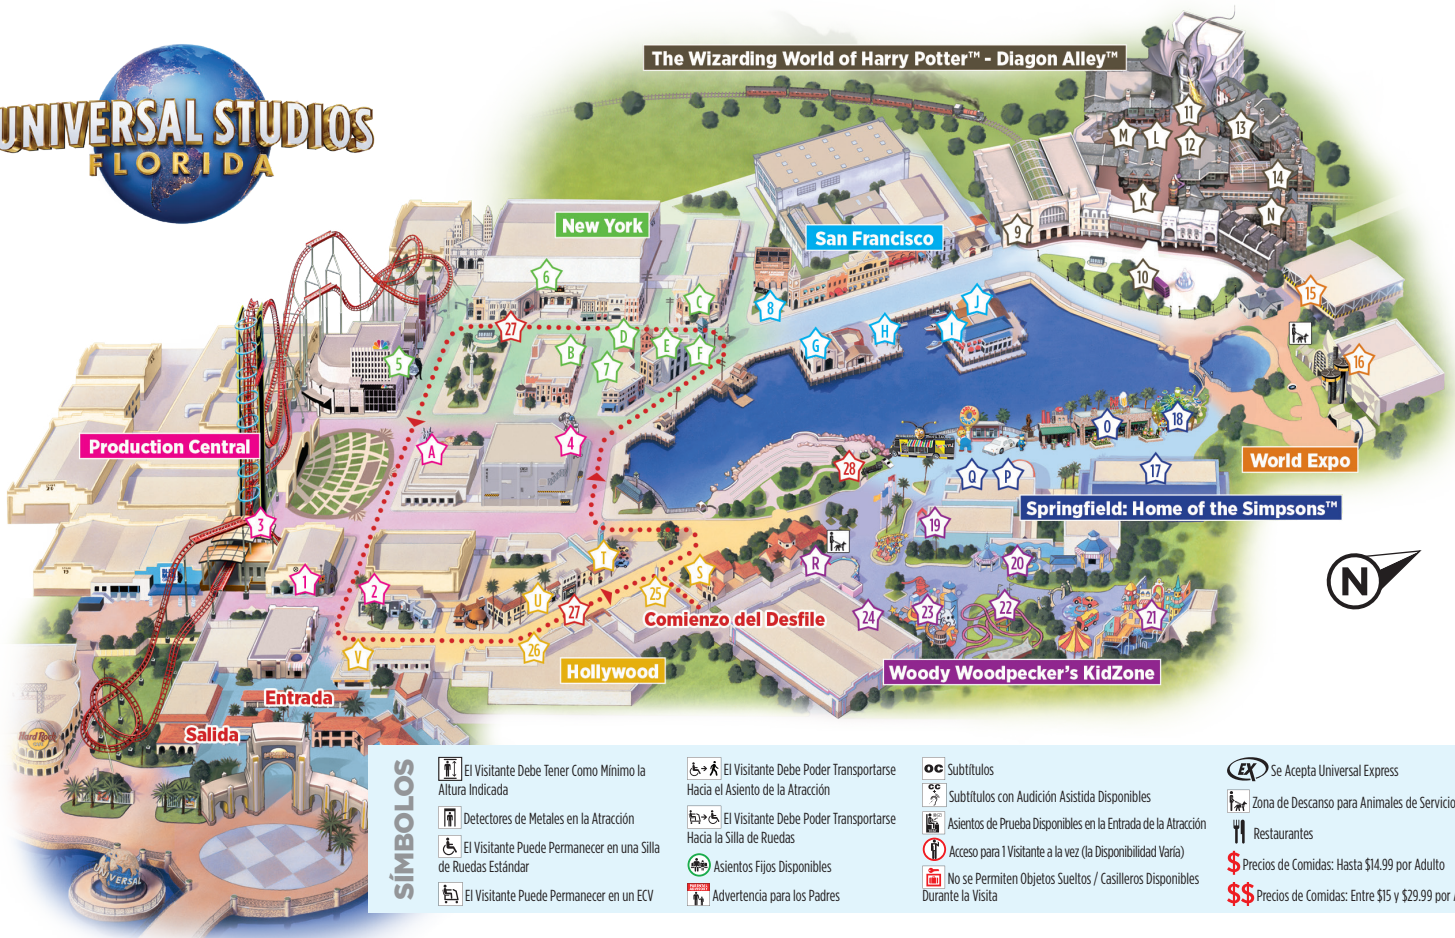

The Wizarding World of Harry Potter™ - Diagon Alley™

MAPA DEL PARQUE UNIVERSAL STUDIOS FLORIDA

Production Central

1. 1 Despicable Me Minion Mayhem
   - 2 Shrek 4-D
   - 3 Hollywood Rip Ride Rockit , 130m-201m"/>
   - 4 TRANSFORMERS™: The Ride-3D
2. Universal Studios' Classic Monsters Cafe $

New York

1. 5 Race Through New York Starring Jimmy Fallon
   - 6 Revenge of the Mummy
   - 7 The Blues Brothers® Show
2. Finnegan's Bar & Grill $$
   Louie's Italian Restaurant $
   Auntie Anne's Pretzels $
   Ben & Jerry's Ice Cream $
   Starbucks® $

San Francisco

1. 8 Fast & Furious - Supercharged
2. Richter's Burger Co. $
   Chez Alcatraz $
   Lombard's Seafood Grille $$
   San Francisco Pastry Company $

The Wizarding World of Harry Potter™ - Diagon Alley™

1. 9 Hogwarts™ Express* - King's Cross Station *Se requiere un boleto de Parque a Parque. Aplican restricciones adicionales.
   - 10 Knight Bus™
   - 11 Harry Potter and the Escape from Gringotts™
   - 12 Ollivanders™
   - 13 Gringotts™ Money Exchange
   - 14 The Tales of Beedle the Bard™ / Celestina Warbeck and the Banshees
2. Leaky Cauldron™ $
   Floean Fortescue's Ice-Cream Parlour $
   Fountain of Fair Fortune $
   The Hopping Pot $

World Expo

- 15 FEAR FACTOR LIVE
- 16 MEN IN BLACK™ Alien Attack™

Springfield: Home of the Simpsons™

1. 17 The Simpsons Ride™
   - 18 Kang & Kodos' Twirl 'n' Hurl
2. Duff Brewery $
   Fast Food Boulevard™ $
   Moe's Tavern $

Woody Woodpecker's KidZone

1. 19 Animal Actors on Location!
   - 20 A Day in the Park with Barney™
   - 21 Curious George Goes To Town™
   - 22 Woody Woodpecker's Nuthouse Coaster
   - 23 Fievel's Playland
   - 24 E.T. Adventure
2. KidZone Pizza Company $

Hollywood

1. 25 Universal Orlando's Horror Make-up Show
   - 26 YA ABRIÓ The Bourne Stuntacular
2. Cafe La Bamba $$
   Mel's Drive-In $
   Schwab's Pharmacy $
   TODAY Cafe $

Actuaciones en Todo el Parque

- 27 Universal's Superstar Parade
- 28 Universal Orlando's Cinematic Celebration

Para servicios al huésped o reservaciones para restaurantes, llama al 1-855-487-6230.

Para adquirir boletos para los parques temáticos o para obtener más información, visita www.miuniversalorlando.com.