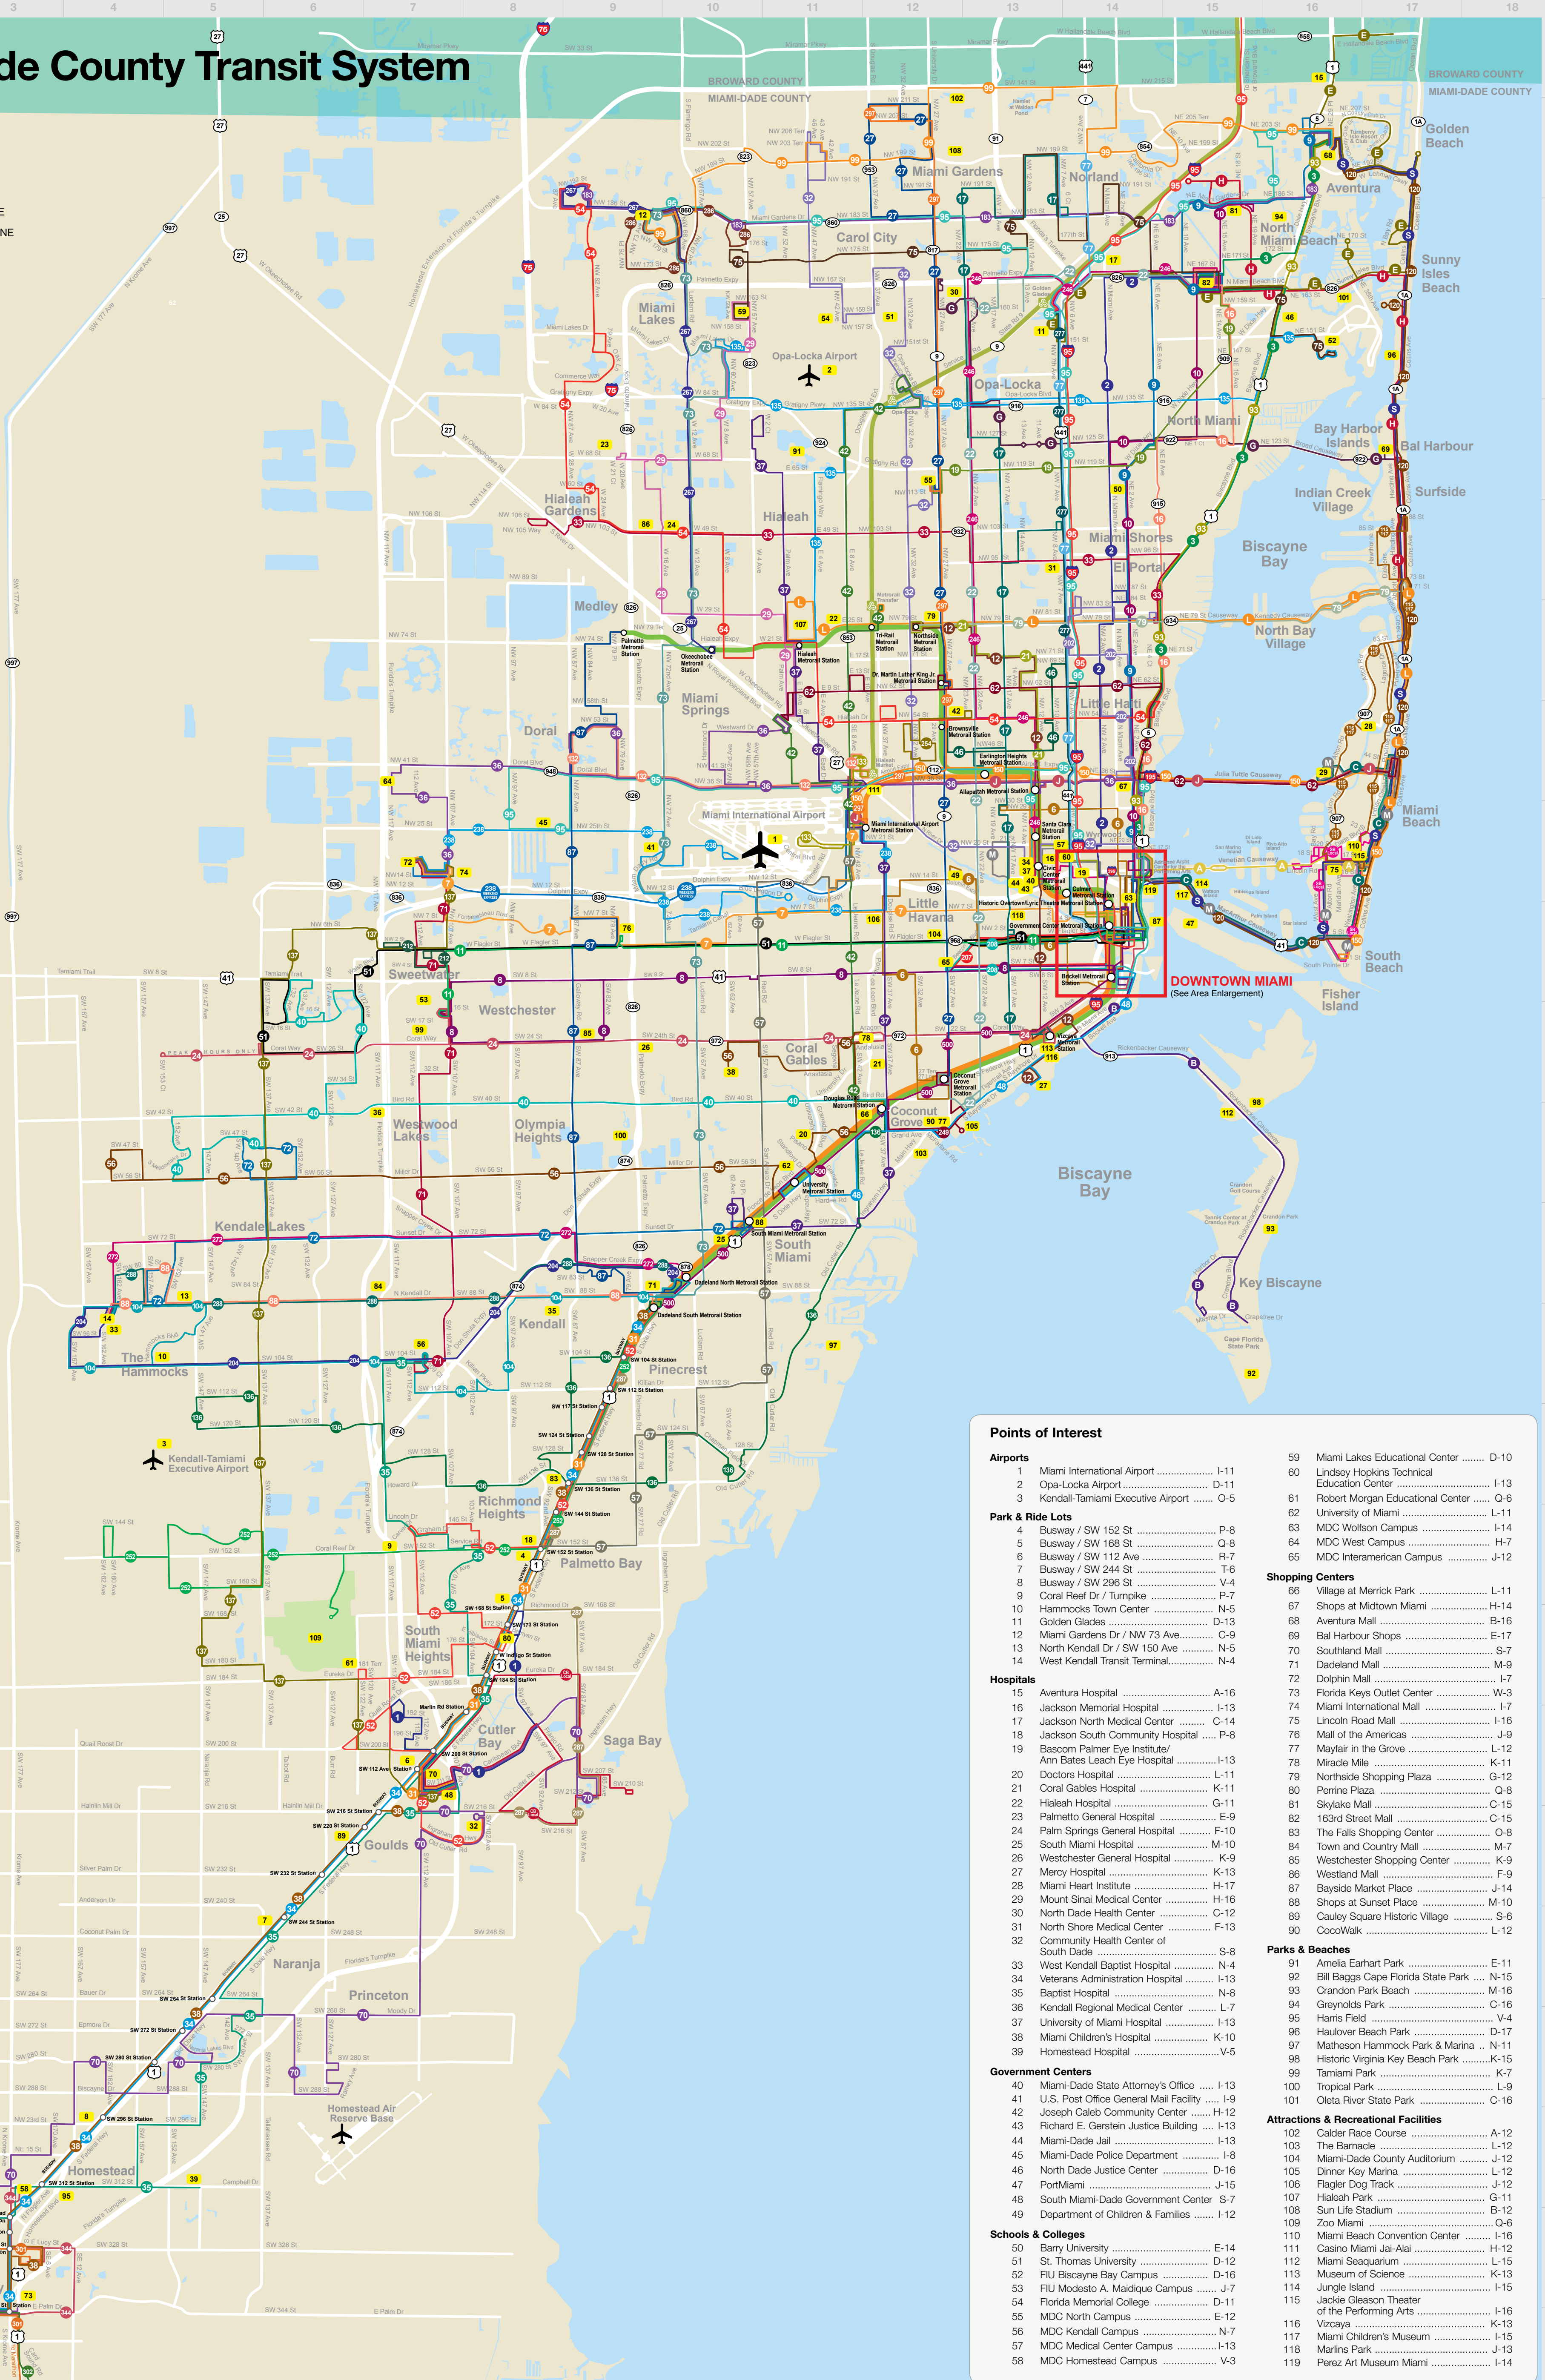

Miami-Dade County Transit System

LEGEND

-  METROBUS ROUTES
-  METRO RAIL GREEN LINE
-  METRO RAIL ORANGE LINE
-  TRI-RAIL
-  POINTS OF INTEREST
-  BUSWAY STATION

Points of Interest	
Airports	
1 Miami International Airport	I-11
2 Opa-Locka Airport	D-11
3 Kendall-Tamiami Executive Airport	O-5
Park & Ride Lots	
4 Busway / SW 152 St	P-8
5 Busway / SW 168 St	Q-8
6 Busway / SW 112 Ave	R-7
7 Busway / SW 244 St	T-6
8 Busway / SW 296 St	V-4
9 Coral Reef Dr / Turnpike	P-7
10 Hammocks Town Center	N-5
11 Golden Glades	D-13
12 Miami Gardens Dr / NW 73 Ave	C-9
13 North Kendall Dr / SW 150 Ave	N-5
14 West Kendall Transit Terminal	N-4
Hospitals	
15 Aventura Hospital	A-16
16 Jackson Memorial Hospital	I-13
17 Jackson North Medical Center	C-14
18 Jackson South Community Hospital	P-8
19 Bascom Palmer Eye Institute/ Ann Bates Leach Eye Hospital	I-13
20 Doctors Hospital	L-11
21 Coral Gables Hospital	K-11
22 Hialeah Hospital	G-11
23 Palmetto General Hospital	E-9
24 Palm Springs General Hospital	F-10
25 South Miami Hospital	M-10
26 Westchester General Hospital	K-9
27 Mercy Hospital	K-13
28 Miami Heart Institute	H-17
29 Mount Sinai Medical Center	H-16
30 North Dade Health Center	C-12
31 North Shore Medical Center	F-13
32 Community Health Center of South Dade	S-8
33 West Kendall Baptist Hospital	N-4
34 Veterans Administration Hospital	I-13
35 Baptist Hospital	N-8
36 Kendall Regional Medical Center	L-7
37 University of Miami Hospital	I-13
38 Miami Children's Hospital	K-10
39 Homestead Hospital	V-5
Shopping Centers	
66 Village at Merrick Park	L-11
67 Shops at Midtown Miami	H-14
68 Aventura Mall	B-16
69 Bal Harbour Shops	E-17
70 Southland Mall	S-7
71 Dadeland Mall	M-9
72 Dolphin Mall	I-7
73 Florida Keys Outlet Center	W-3
74 Miami International Mall	I-16
75 Lincoln Road Mall	I-16
76 Mall of the Americas	J-9
77 Mayfair in the Grove	L-12
78 Miracle Mile	K-11
79 Northside Shopping Plaza	G-12
80 Ferrine Plaza	Q-8
81 Skylake Mall	C-15
82 163rd Street Mall	C-15
83 The Falls Shopping Center	O-8
84 Town and Country Mall	M-7
85 Westchester Shopping Center	K-9
86 Westland Mall	F-9
87 Bayside Market Place	J-14
88 Shops at Sunset Place	M-10
89 Cauley Square Historic Village	S-6
90 CoccoWalk	L-12
Parks & Beaches	
91 Amelia Earhart Park	E-11
92 Bill Baggs Cape Florida State Park	N-16
93 Crandon Park Beach	M-15
94 Greynolds Park	C-16
95 Harris Field	V-4
96 Haulover Beach Park	D-17
97 Matheson Hammock Park & Marina	N-11
98 Historic Virginia Key Beach Park	K-15
99 Tamiami Park	K-7
100 Tropical Park	L-9
101 Oleta River State Park	C-16
Attractions & Recreational Facilities	
102 Calder Race Course	A-12
103 The Barnacle	L-12
104 Miami-Dade County Auditorium	J-12
105 Dinner Key Marina	L-12
106 Flagler Dog Track	J-12
107 Hialeah Park	G-11
108 Sun Life Stadium	B-12
109 Zoo Miami	Q-6
110 Miami Beach Convention Center	I-16
111 Casino Miami Jai-Alai	H-12
112 Miami Seaquarium	L-15
113 Museum of Science	K-13
114 Jungle Island	I-15
115 Jackie Gleason Theater of the Performing Arts	I-16
116 Vizcaya	K-13
117 Miami Children's Museum	I-15
118 Marlins Park	J-13
119 Perez Art Museum Miami	I-14